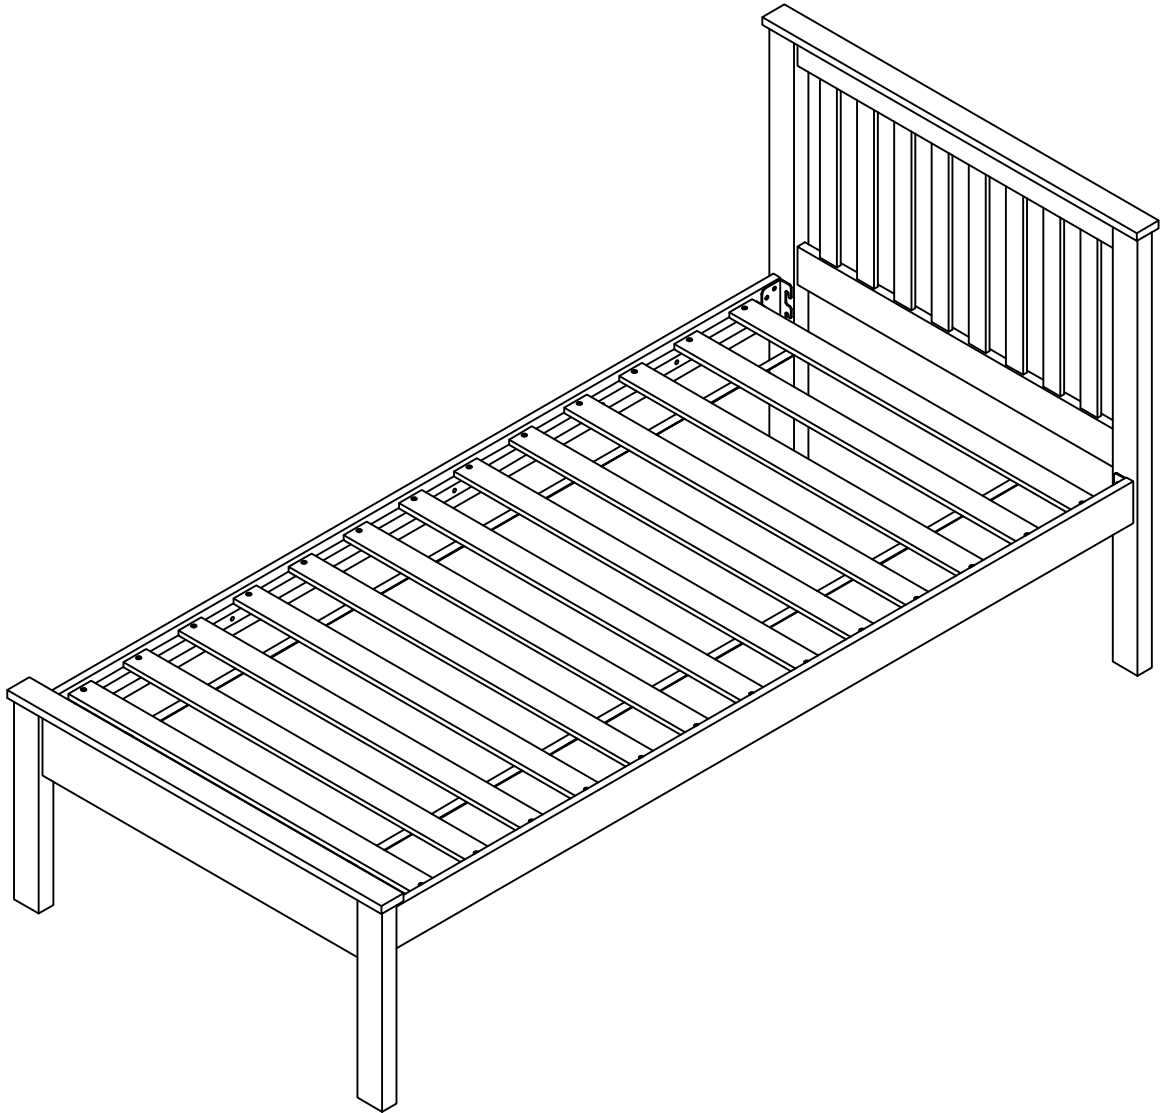

Assembly Instructions

Atlantis Guest Bed

Hardware List

A	JCBB M8 x 20mm		x 8
B	CSK Screw M4 x 25mm		x 26
C	M5 Allen Key		x 1

* Phillips Screwdriver
(not supplied)

Assembly Instructions

Atlantis Guest Bed

Part List

Parts No	Description	Qty	Carton #
1	HB. Panel	1	1/3
2	FB. Panel	1	1/3
3	Side Rail	2	2/3
4	Bed Slat	1	3/3

Assembly Instructions

Atlantis Guest Bed

1

A JCBB
M8 x 20mm x 8

2

B CSK Screw
M4 x 25mm x 26

Assembly Instructions