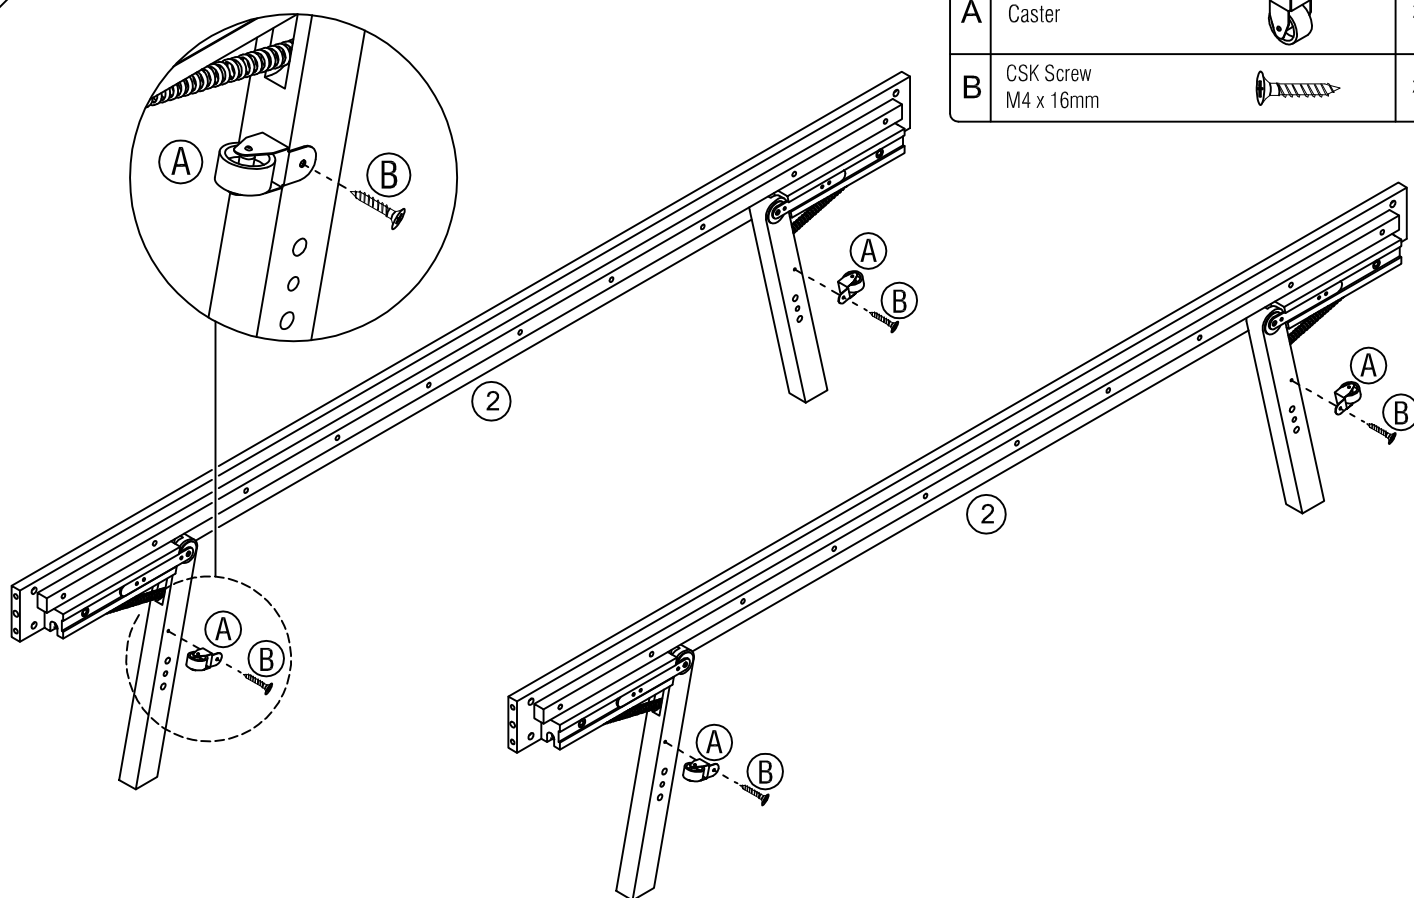

Assembly Instructions

Atlantis Guest Bed

1

A	Caster		x 4
B	CSK Screw M4 x 16mm		x 4

2