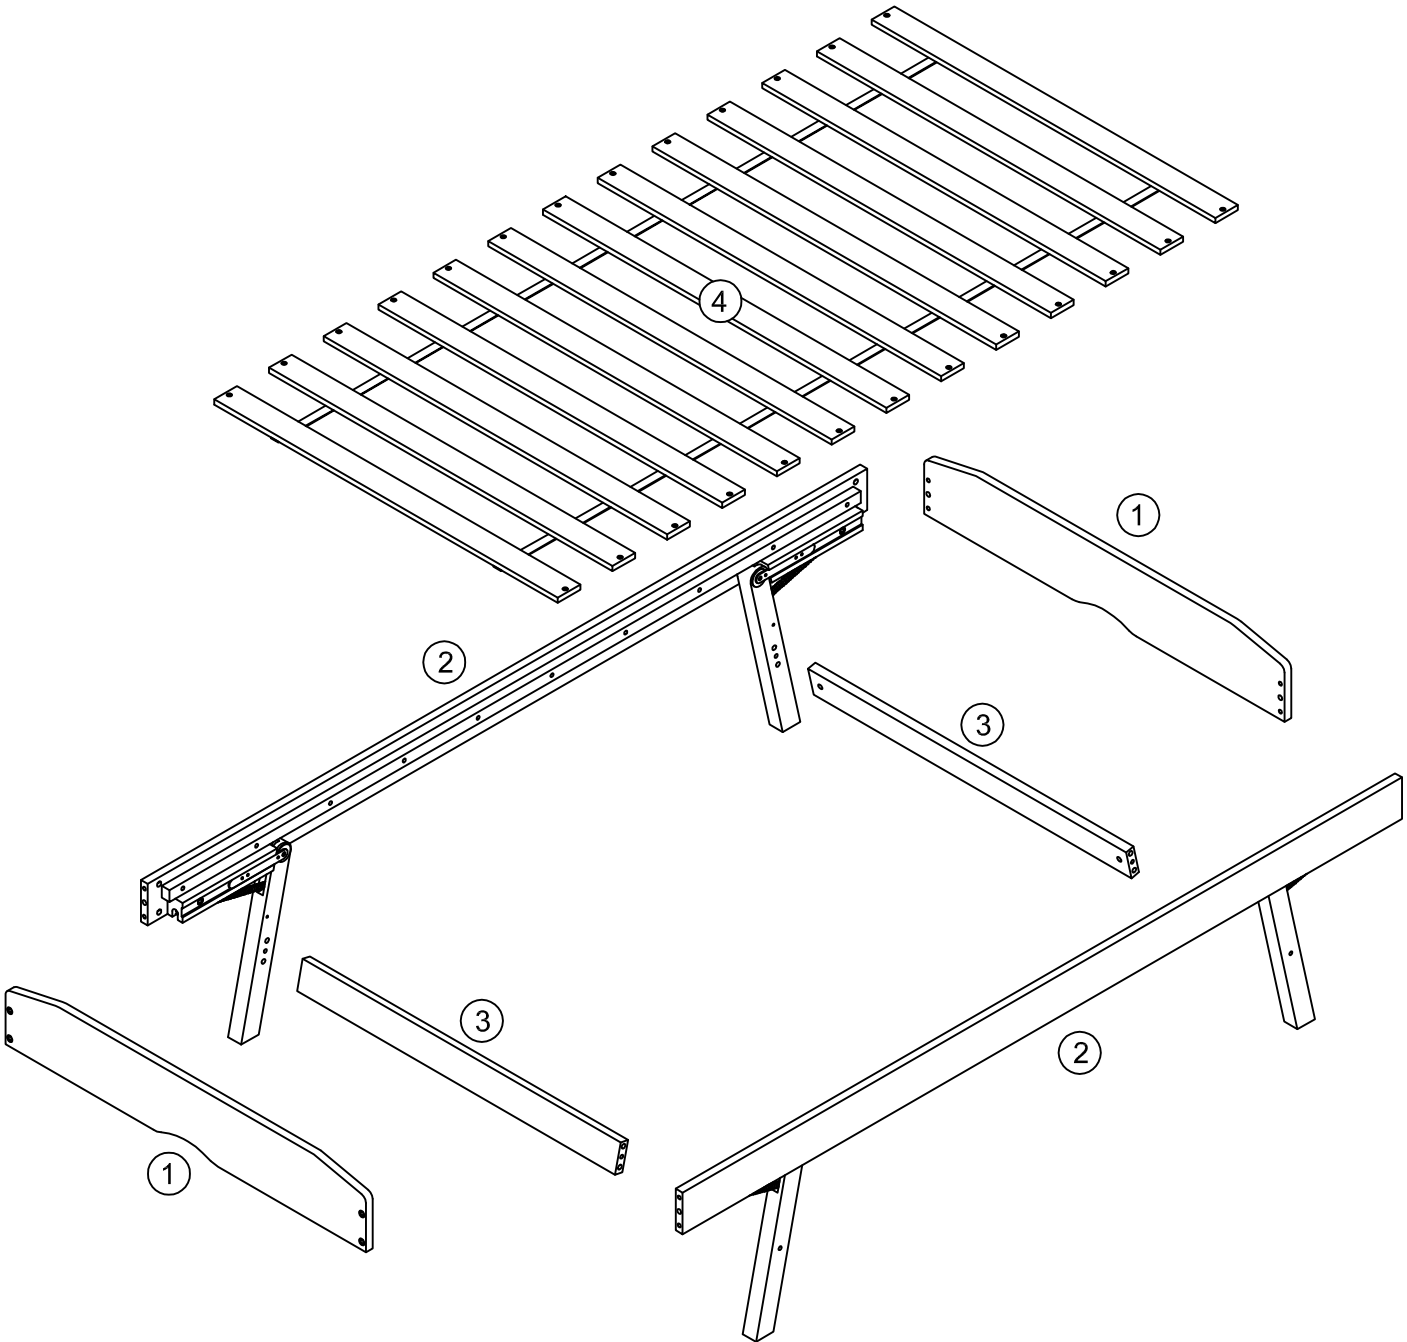

Assembly Instructions

Atlantis Guest Bed

Hardware List

A	JCBB M8 x 20mm		x 8
B	CSK Screw M4 x 25mm		x 26
C	M5 Allen Key		x 1

* Phillips Screwdriver
(not supplied)

Assembly Instructions

Atlantis Guest Bed

Part List

Parts No	Description	Qty	Carton #
1	HB. Panel	1	1/3
2	FB. Panel	1	1/3
3	Side Rail	2	2/3
4	Bed Slat	1	3/3

Assembly Instructions

Atlantis Guest Bed

1

A JCBB
M8 x 20mm x 8

2

B CSK Screw
M4 x 25mm x 26

Assembly Instructions

Atlantis Guest Bed

Hardware List

A	Caster		x 4
B	CSK Screw M4 x 16mm		x 4
C	JCBC M6 x 70mm		x 4
D	M6 x 15mm Barrel Nut		x 12

E	Wood Dowel M10 x 30mm		x 12
F	JCBC M6 x 60mm		x 8
G	CSK Screw M4 x 25mm		x 26
H	M4 Allen Key		x 1

* Phillips Screwdriver
(not supplied)

Assembly Instructions

Atlantis Guest Bed

Part List

Parts No	Description	Qty	Carton #
1	HB. FB. Panel	2	2/3
2	Side Rail	2	2/3
3	Leg Panel	2	2/3
4	Bed Slats	1	3/3

Assembly Instructions