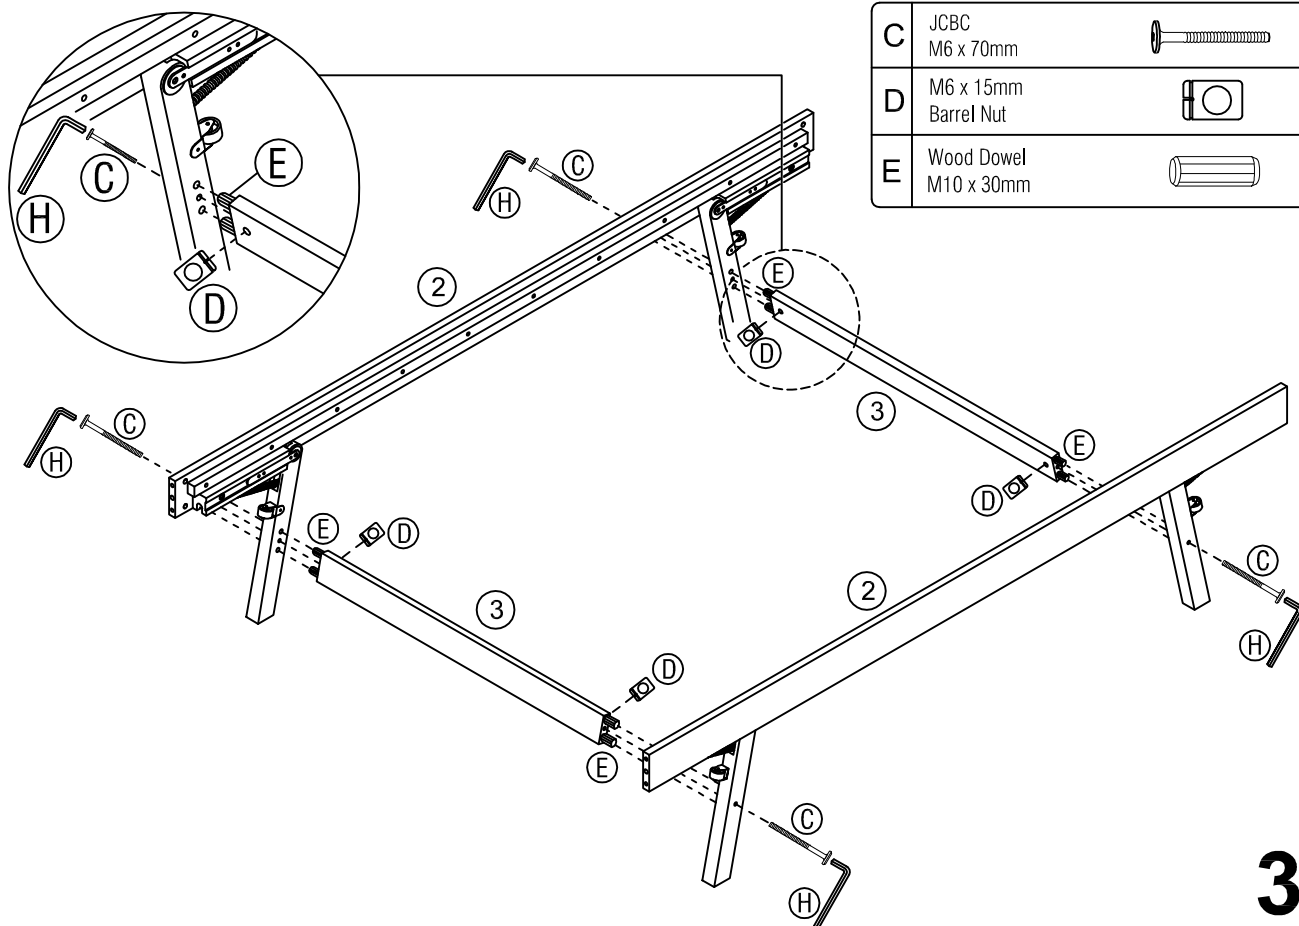

Parts No	Description	Qty	Carton #
1	HB. Panel	1	1/3
2	FB. Panel	1	1/3
3	Side Rail	2	2/3
4	Bed Slat	1	3/3

Assembly Instructions

Atlantis Guest Bed

1

A JCBB
M8 x 20mm x 8

2

B CSK Screw
M4 x 25mm x 26

Assembly Instructions

Atlantis Guest Bed

Hardware List

A	Caster		x 4
B	CSK Screw M4 x 16mm		x 4
C	JCBC M6 x 70mm		x 4
D	M6 x 15mm Barrel Nut		x 12

E	Wood Dowel M10 x 30mm		x 12
F	JCBC M6 x 60mm		x 8
G	CSK Screw M4 x 25mm		x 26
H	M4 Allen Key		x 1

* Phillips Screwdriver
(not supplied)

Assembly Instructions

Atlantis Guest Bed

Part List

Parts No	Description	Qty	Carton #
1	HB. FB. Panel	2	2/3
2	Side Rail	2	2/3
3	Leg Panel	2	2/3
4	Bed Slats	1	3/3

Assembly Instructions

Atlantis Guest Bed

1

A	Caster		x 4
B	CSK Screw M4 x 16mm		x 4

2

C	JCBC M6 x 70mm		x 4
D	M6 x 15mm Barrel Nut		x 4
E	Wood Dowel M10 x 30mm		x 8

Assembly Instructions

Atlantis Guest Bed

3