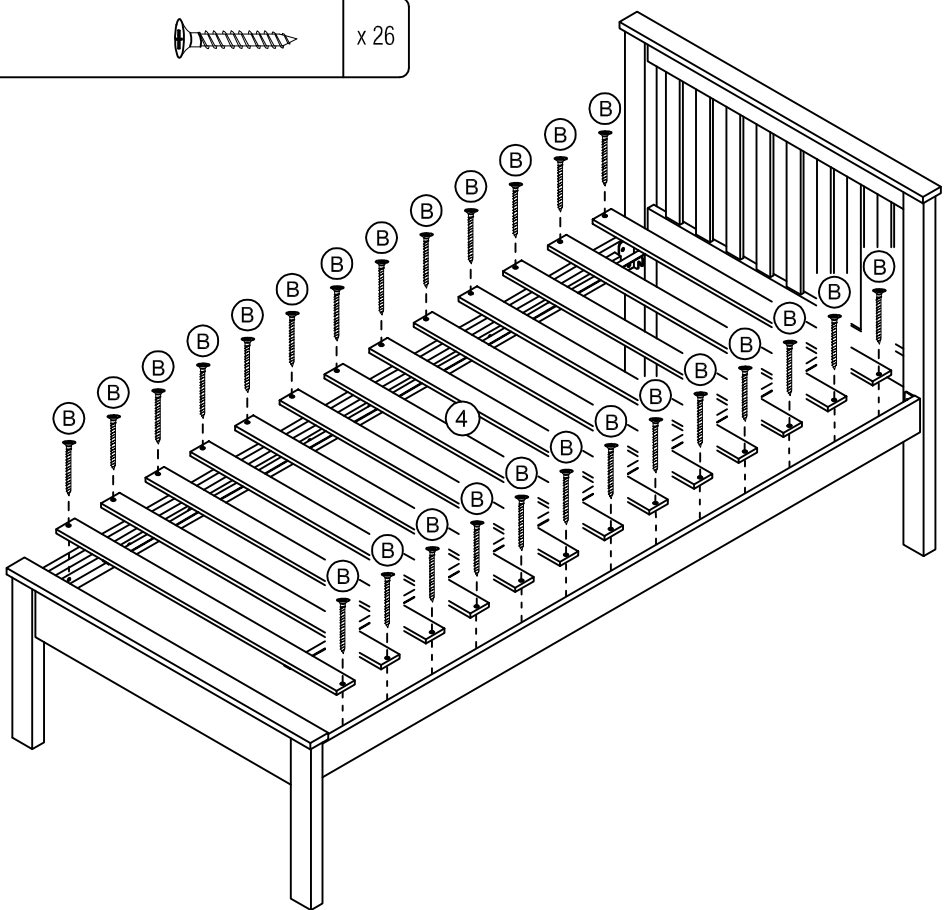

Assembly Instructions

Atlantis Guest Bed

Hardware List

A	JCBB M8 x 20mm		x 8
B	CSK Screw M4 x 25mm		x 26
C	M5 Allen Key		x 1

* Phillips Screwdriver
(not supplied)

Assembly Instructions

Atlantis Guest Bed

Part List

Parts No	Description	Qty	Carton #
1	HB. Panel	1	1/3
2	FB. Panel	1	1/3
3	Side Rail	2	2/3
4	Bed Slat	1	3/3

Assembly Instructions

Atlantis Guest Bed

1

A JCBB
M8 x 20mm x 8

2

B CSK Screw
M4 x 25mm x 26

Assembly Instructions

Atlantis Guest Bed

Hardware List

A	Caster		x 4
B	CSK Screw M4 x 16mm		x 4
C	JCBC M6 x 70mm		x 4
D	M6 x 15mm Barrel Nut		x 12

E	Wood Dowel M10 x 30mm		x 12
F	JCBC M6 x 60mm		x 8
G	CSK Screw M4 x 25mm		x 26
H	M4 Allen Key		x 1

* Phillips Screwdriver
(not supplied)

Assembly Instructions

Atlantis Guest Bed

Part List

Parts No	Description	Qty	Carton #
1	HB. FB. Panel	2	2/3
2	Side Rail	2	2/3
3	Leg Panel	2	2/3
4	Bed Slats	1	3/3

Assembly Instructions