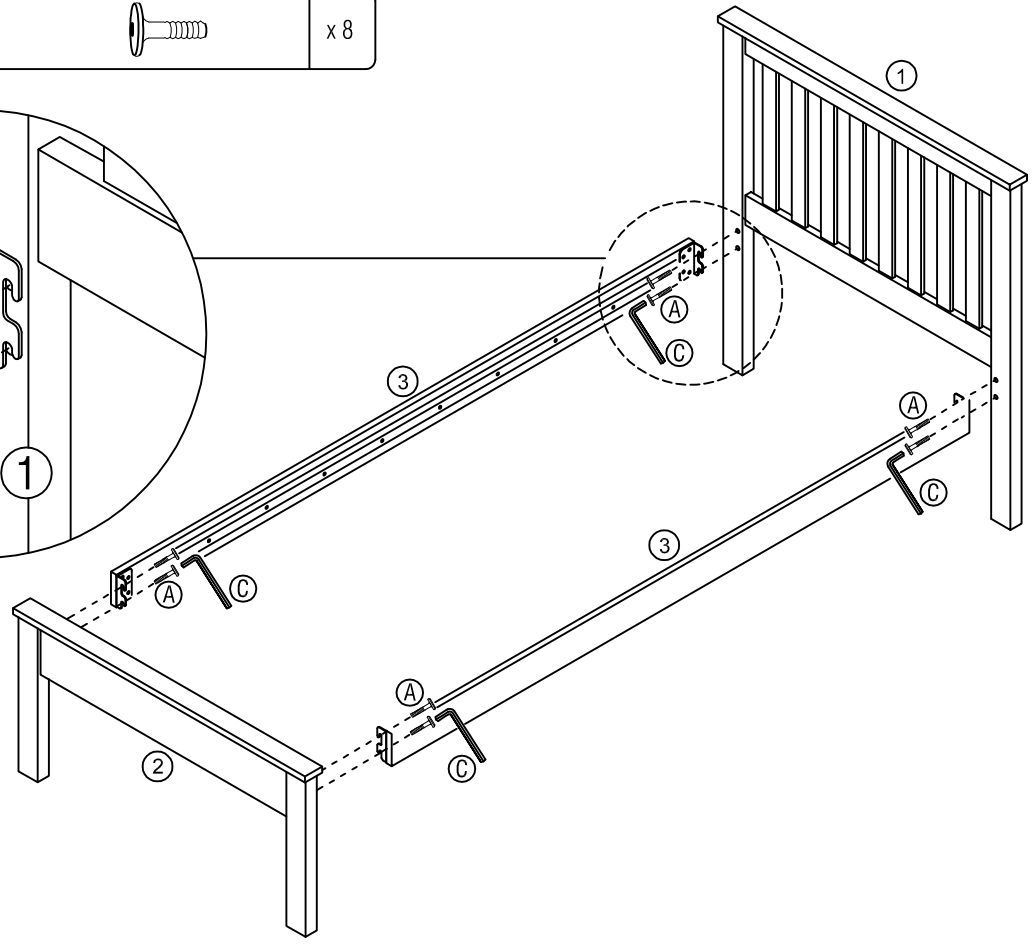

Assembly Instructions

Atlantis Guest Bed

Hardware List

A	JCBB M8 x 20mm		x 8
B	CSK Screw M4 x 25mm		x 26
C	M5 Allen Key		x 1

* Phillips Screwdriver
(not supplied)

Assembly Instructions

Atlantis Guest Bed

Part List

Parts No	Description	Qty	Carton #
1	HB. Panel	1	1/3
2	FB. Panel	1	1/3
3	Side Rail	2	2/3
4	Bed Slat	1	3/3

Assembly Instructions

Atlantis Guest Bed

1

A JCBB
M8 x 20mm x 8

2

B CSK Screw
M4 x 25mm x 26

Assembly Instructions

* Phillips Screwdriver
(not supplied)

Assembly Instructions

Atlantis Guest Bed

Part List

Parts No	Description	Qty	Carton #
1	HB. FB. Panel	2	2/3
2	Side Rail	2	2/3
3	Leg Panel	2	2/3
4	Bed Slats	1	3/3

Assembly Instructions