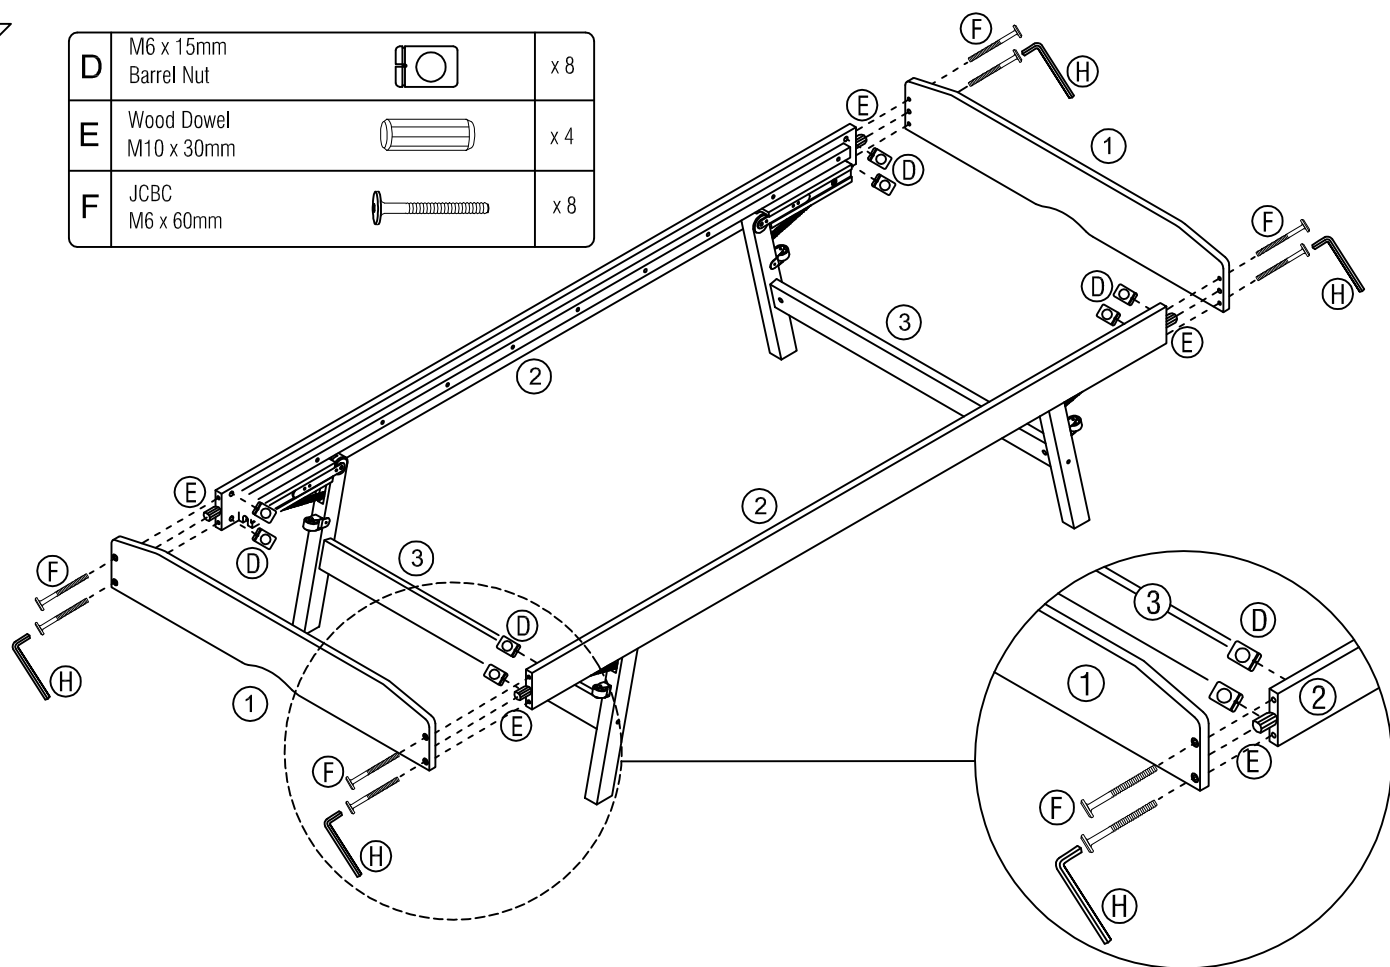

Assembly Instructions

Atlantis Guest Bed

3

D	M6 x 15mm Barrel Nut		x 8
E	Wood Dowel M10 x 30mm		x 4
F	JCBC M6 x 60mm		x 8