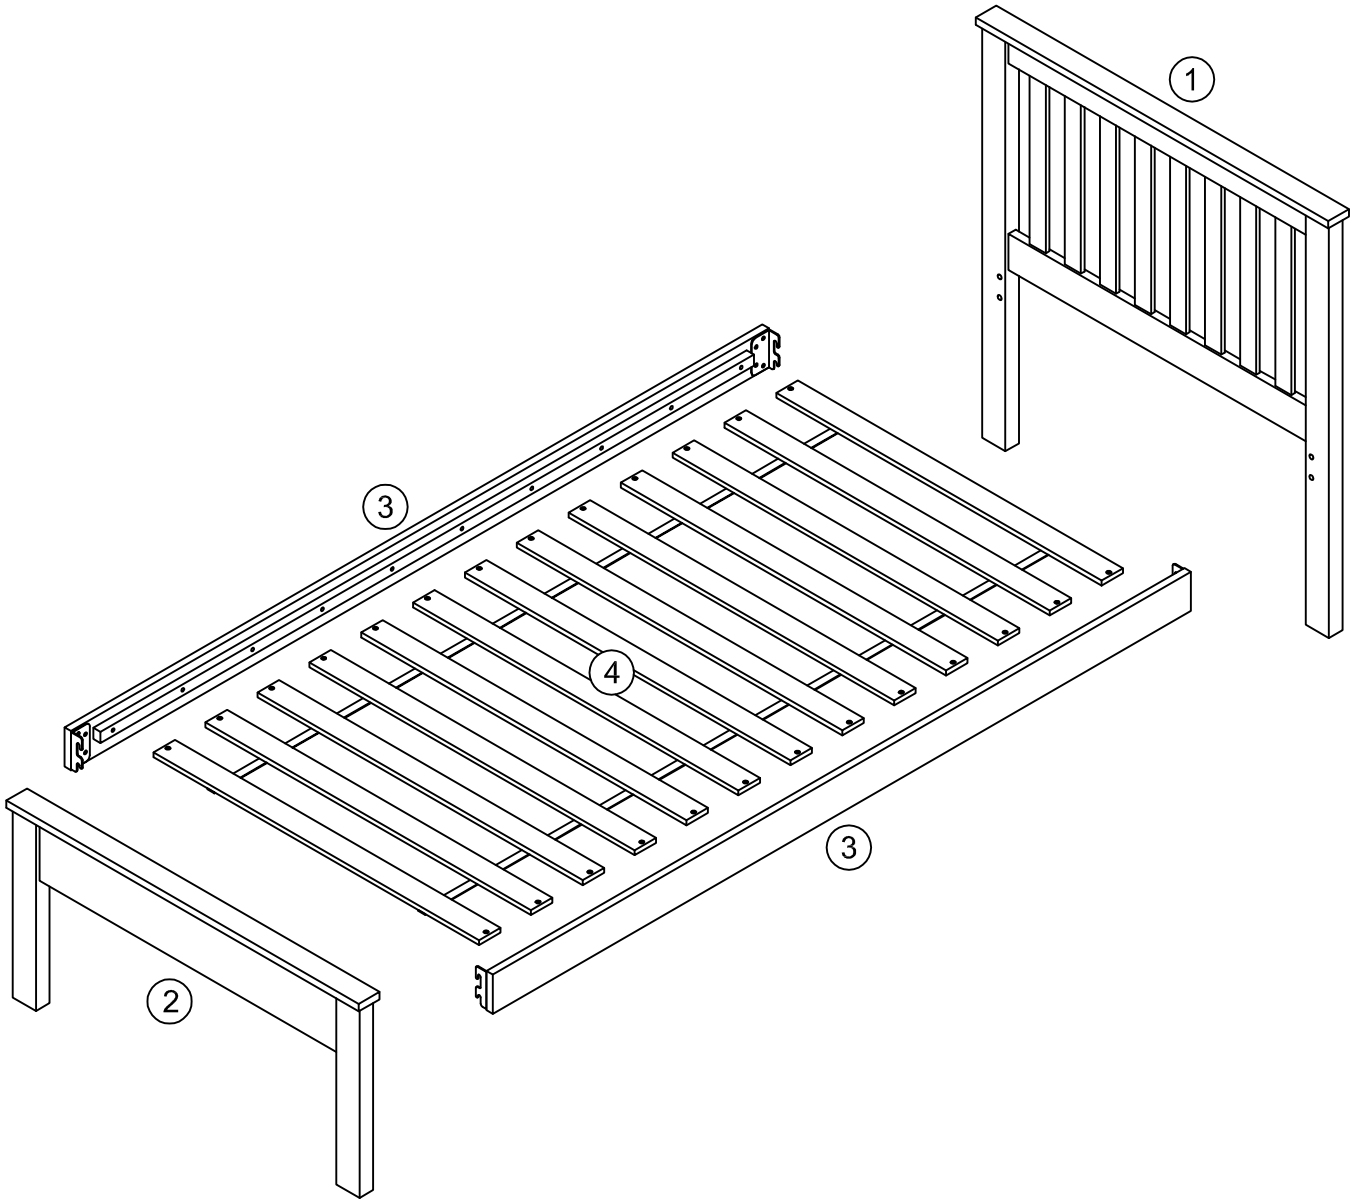

Assembly Instructions

Atlantis Guest Bed

Hardware List

A	JCBB M8 x 20mm		x 8
B	CSK Screw M4 x 25mm		x 26
C	M5 Allen Key		x 1

* Phillips Screwdriver
(not supplied)

Assembly Instructions

Atlantis Guest Bed

Part List

Parts No	Description	Qty	Carton #
1	HB. Panel	1	1/3
2	FB. Panel	1	1/3
3	Side Rail	2	2/3
4	Bed Slat	1	3/3

Assembly Instructions

Atlantis Guest Bed

1

A JCBB
M8 x 20mm x 8

2

B CSK Screw
M4 x 25mm x 26

Assembly Instructions

* Phillips Screwdriver
(not supplied)

Assembly Instructions

Atlantis Guest Bed

Part List

Parts No	Description	Qty	Carton #
1	HB. FB. Panel	2	2/3
2	Side Rail	2	2/3
3	Leg Panel	2	2/3
4	Bed Slats	1	3/3

Assembly Instructions