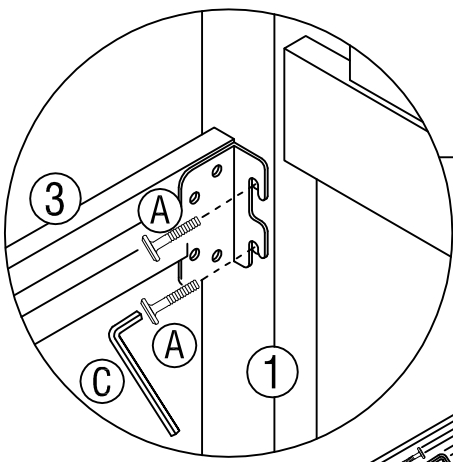

Assembly Instructions

Atlantis Guest Bed

Hardware List

A	JCBB M8 x 20mm		x 8
B	CSK Screw M4 x 25mm		x 26
C	M5 Allen Key		x 1

* Phillips Screwdriver
(not supplied)

Assembly Instructions

Atlantis Guest Bed

Part List

Parts No	Description	Qty	Carton #
1	HB. Panel	1	1/3
2	FB. Panel	1	1/3
3	Side Rail	2	2/3
4	Bed Slat	1	3/3

Assembly Instructions

Atlantis Guest Bed

1

A JCBB
M8 x 20mm x 8

2

B CSK Screw
M4 x 25mm x 26

Assembly Instructions

* Phillips Screwdriver
(not supplied)

Assembly Instructions

Atlantis Guest Bed

Part List

Parts No	Description	Qty	Carton #
1	HB. FB. Panel	2	2/3
2	Side Rail	2	2/3
3	Leg Panel	2	2/3
4	Bed Slats	1	3/3

Assembly Instructions

Atlantis Guest Bed

1

A	Caster		x 4
B	CSK Screw M4 x 16mm		x 4

2

C	JCBC M6 x 70mm		x 4
D	M6 x 15mm Barrel Nut		x 4
E	Wood Dowel M10 x 30mm		x 8

Assembly Instructions

Atlantis Guest Bed

3