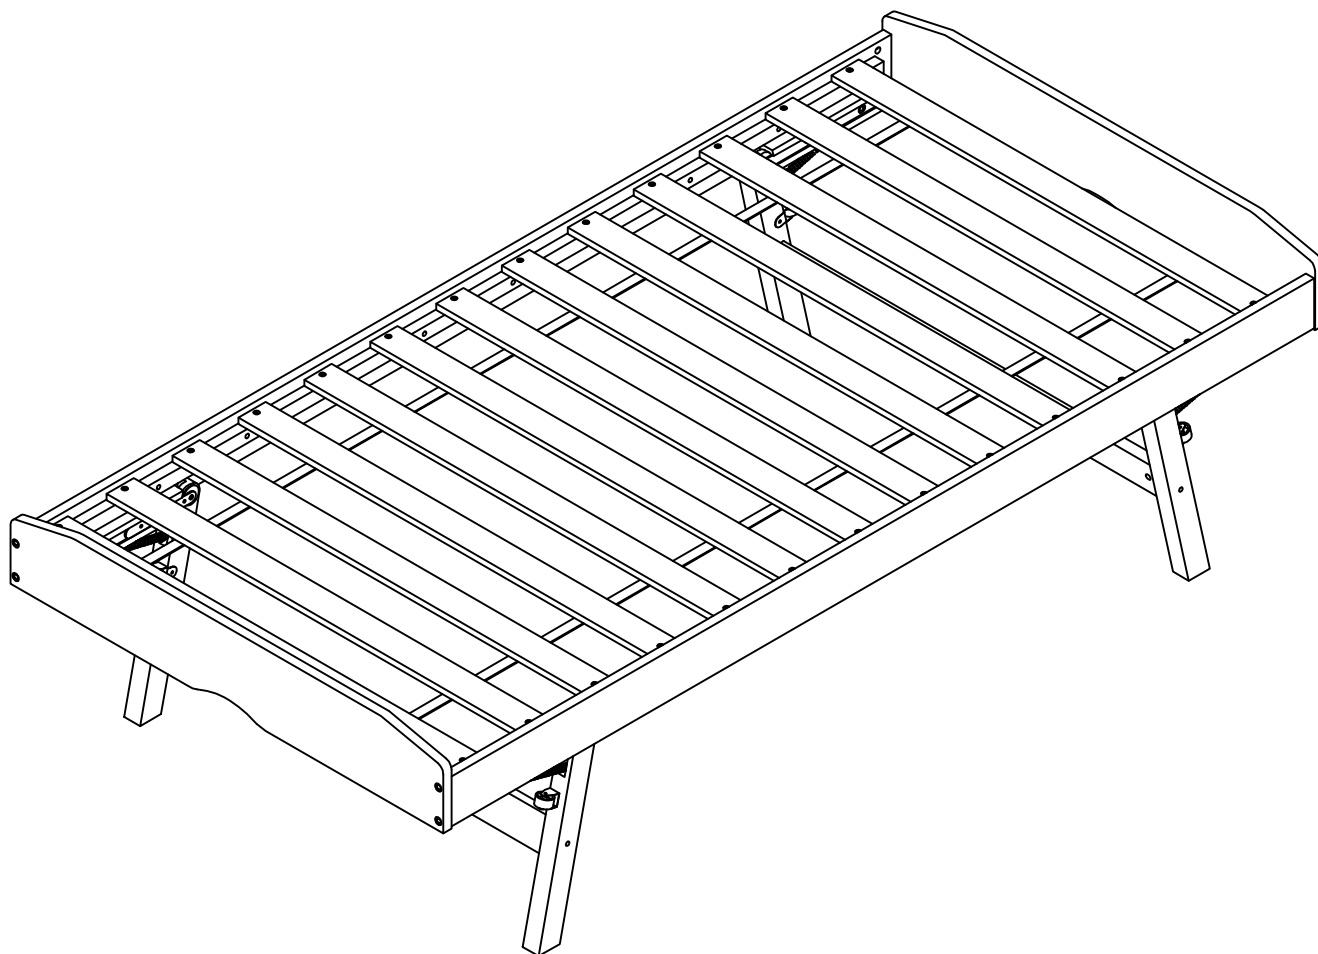

Assembly Instructions

Atlantis Guest Bed

Hardware List

A	Caster		x 4
B	CSK Screw M4 x 16mm		x 4
C	JCBC M6 x 70mm		x 4
D	M6 x 15mm Barrel Nut		x 12

E	Wood Dowel M10 x 30mm		x 12
F	JCBC M6 x 60mm		x 8
G	CSK Screw M4 x 25mm		x 26
H	M4 Allen Key		x 1

* Phillips Screwdriver
(not supplied)